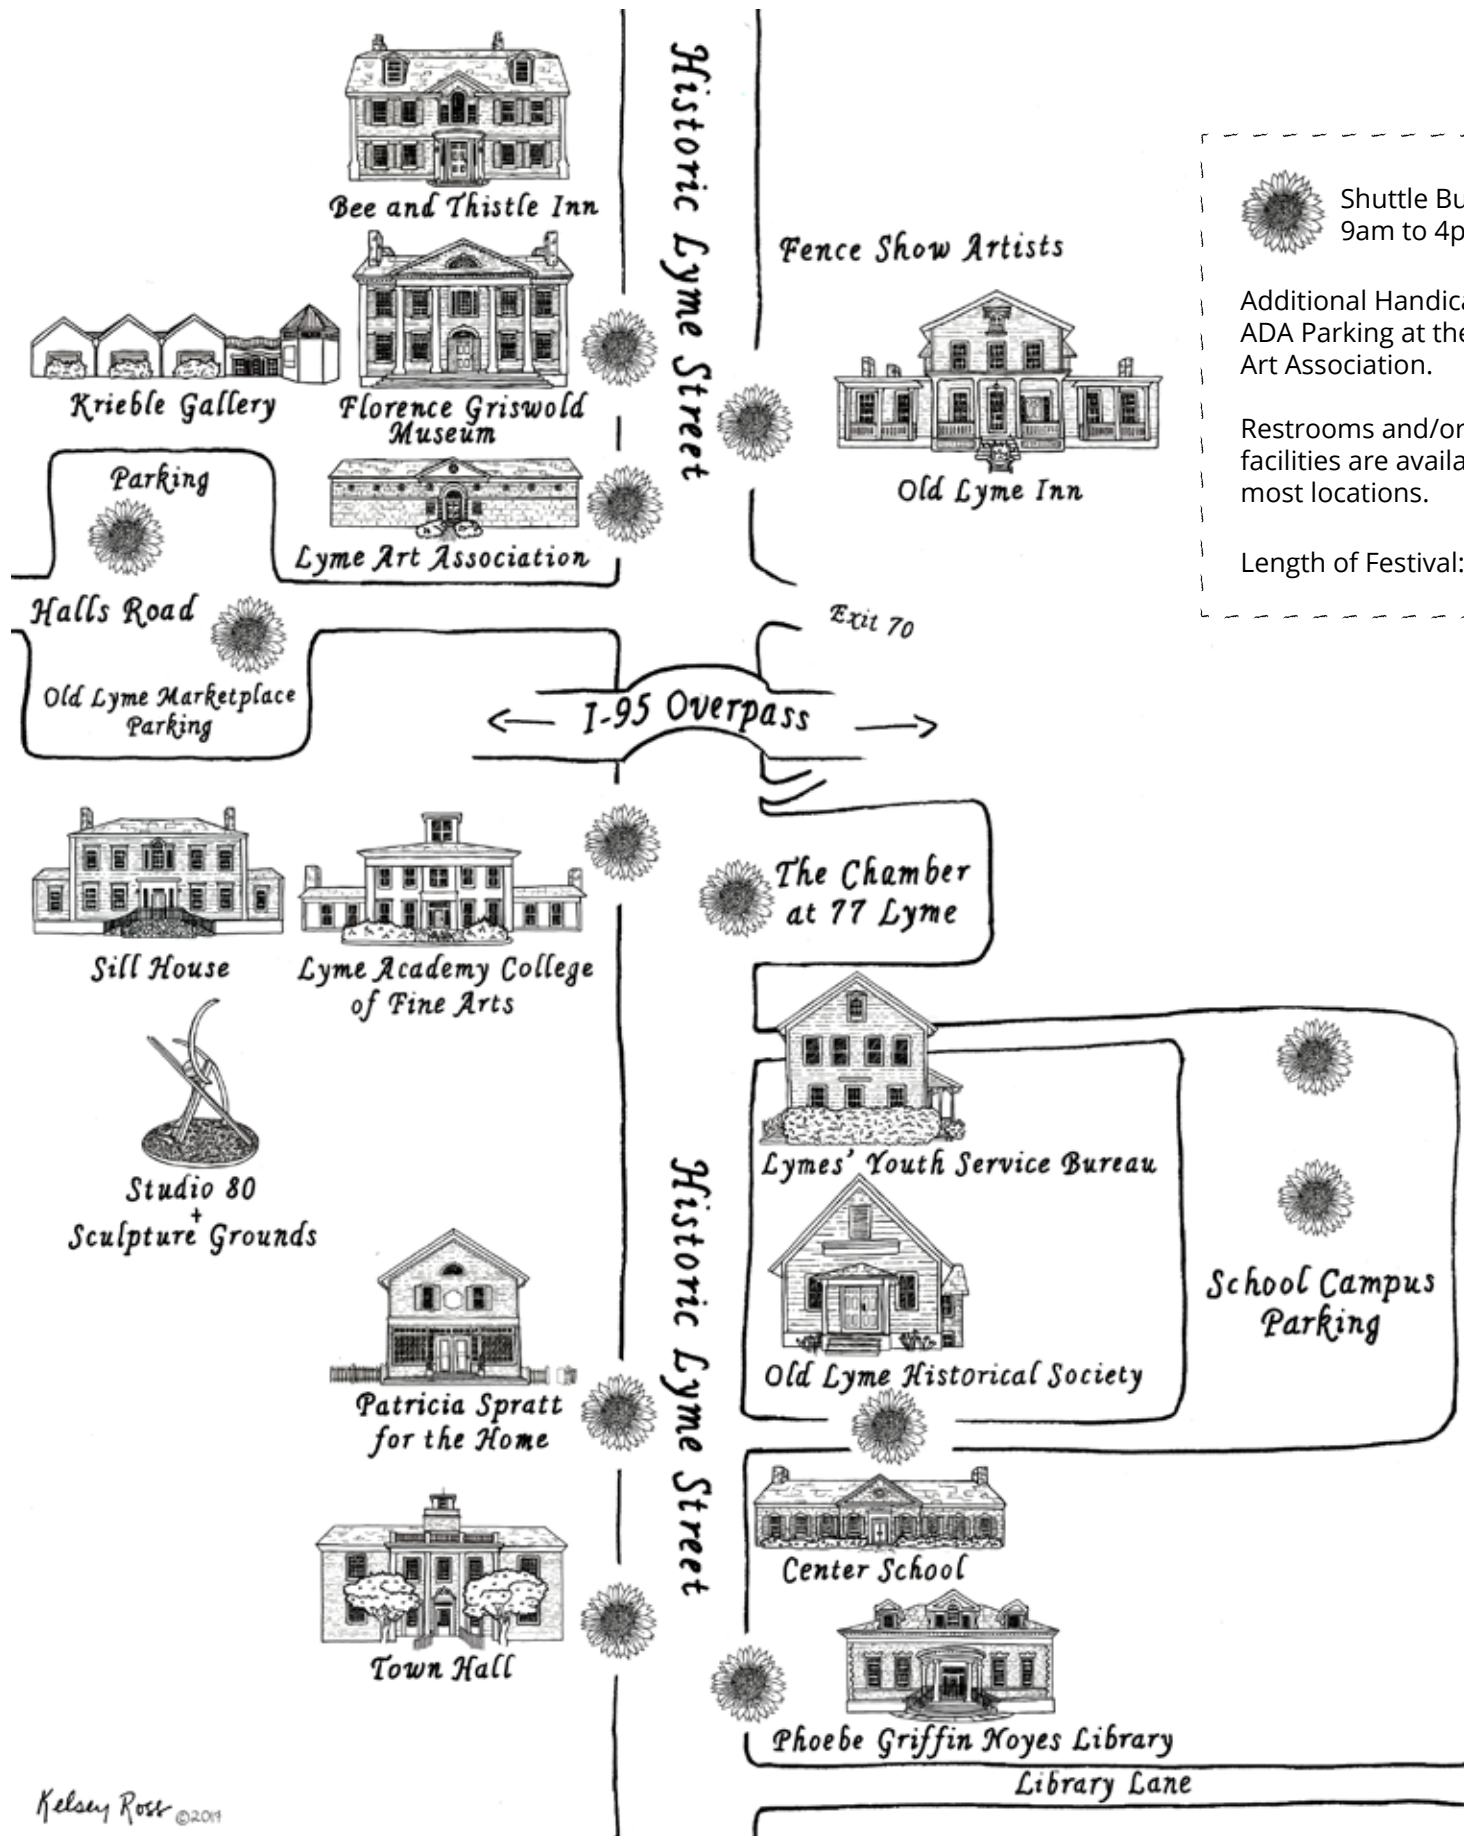

# 2017 Old Lyme Midsummer Festival Map

OldLymeMidsummerFestival.com

Shuttle Bus Stops  
9am to 4pm

Additional Handicapped /  
ADA Parking at the Lyme  
Art Association.

Restrooms and/or portable  
facilities are available at  
most locations.

Length of Festival: .8 mile

Kelsey Ross ©2017